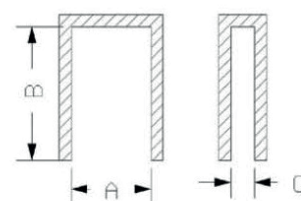

SQUARE SILICONE CAPS

*Recommended for powder, E-coating and plating.
Reusable. Resisting up to 315°C*

CODICE CODE	A	B	C
03COPRIFASTON	6,35	10,92	0,79