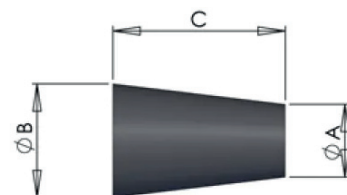

TAPPI IN SILICONE

*Indicati per rivestimenti in polvere, elettrostatici, per immersione liquida e platinatura.
Riutilizzabili. Resistenti fino a 315 °C*

SILICONE PLUGS

*Recommended for powder, E-coating and plating.
Reusable. Resisting up to 315°C*

CODICE CODE	FORO HOLE	B	A	C
03TASIM4	2-4	4,75	1,60	15,88mm
03TASIM6	4-6	6,35	3,18	19,05 mm
03TASIM8	6-8	8,71	4,78	25,40MM
03TASIM9	7-9	9,53	6,35	19,05mm